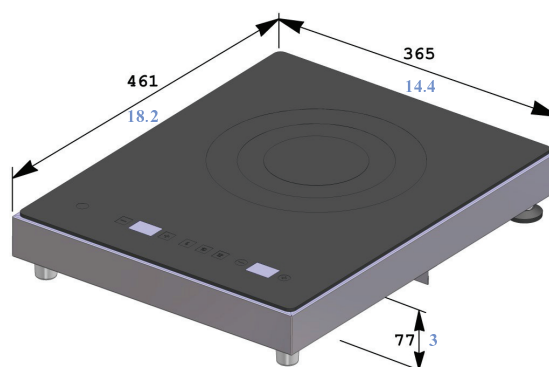

Nomad Line: Light & Easy

ARIC 2200.

- Stainless steel casing with vitroceraic glass.
- Capacitive touches control panel - On/Off, manual power setting (+/-).
- Power supply: 230V - AC 50/60 Hz.
- Standards: complies with European Standards for safety of electrical appliances for EMC and for Rohs.
- Details and options: including a 1m40 (4 ft 7 inches) power cord.
- Réf : ARIC 2200 : EMP0436

NRIC 2800.

- Stainless steel casing with vitroceraic glass;
- Capacitive touches control panel - On/Off, manual power setting (+/-), timer control with 2 digits display, presets for power levels: 6 - 10 - 12.
- Power supply: 230V - AC 50/60 Hz.
- Standards: complies with European Standards for safety of electrical appliances for EMC and for Rohs.
- Details and options: including a 1m40 (4 ft 7 inches) power cord.
- Réf : NRIC 2800 : EMP0357