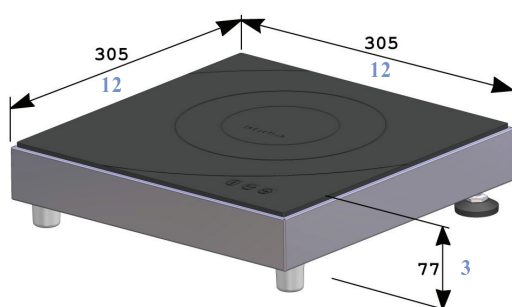

Nomad Line: Light & Easy

ARIC 2200.

- Stainless steel casing with vitroceraic glass.
- Capacitive touches control panel - On/Off, manual power setting (+/-).
- Power supply: 230V - AC 50/60 Hz.
- Standards: complies with European Standards for safety of electrical appliances for EMC and for Rohs.
- Details and options: including a 1m40 (4 ft 7 inches) power cord.
- Réf : ARIC 2200 : EMP0436

NRIC 2800.

- Stainless steel casing with vitroceraic glass;
- Capacitive touches control panel - On/Off, manual power setting (+/-), timer control with 2 digits display, presets for power levels: 6 - 10 - 12.
- Power supply: 230V - AC 50/60 Hz.
- Standards: complies with European Standards for safety of electrical appliances for EMC and for Rohs.
- Details and options: including a 1m40 (4 ft 7 inches) power cord.
- Réf : NRIC 2800 : EMP0357