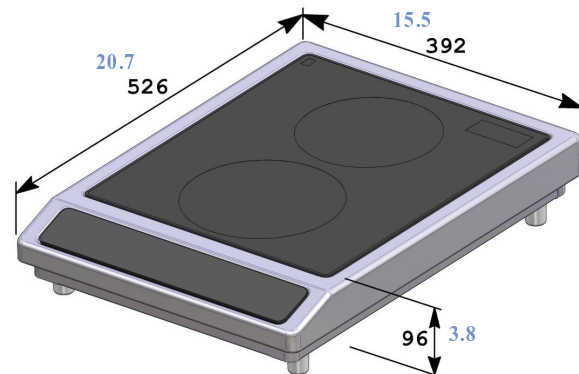

B2RIC 3000 / B2RIC 3600