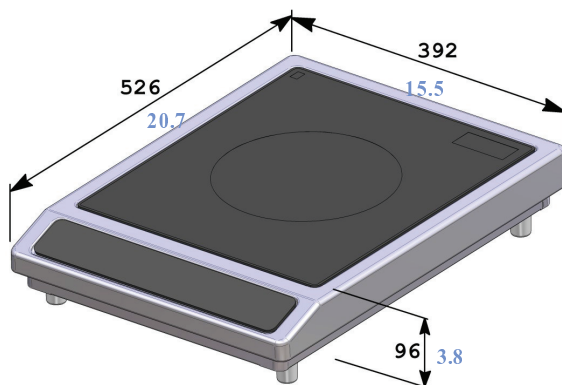

Réf : BRIC 3000 : ADV1476
BRIC 3600 : ADV1475

Drop in version page: 19

B2RIC 3000 & B2RIC 3600

- 2 small zones or one large zone.
- Stainless steel casing with vitroceramic glass.
- Capacitive touches control panel - On/Off, manual power setting (+/-) with 2 digits display for each zone.
- Power supply: 230V- AC 50/60 Hz.
- Standards: complies with European Standards for safety of electrical appliances for EMC and for Rohs.
- Details and options: including a 1m60 (5 ft 3 inches) power cord and a washable filter.

Réf : B2RIC 3000 : EMP0114
B2RIC 3600 : ADV0923

BRIC 3000 / BRIC 3600

B2RIC 3000 / B2RIC 3600

ADVENTYS

millimeters

inches