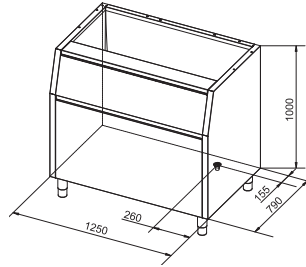

BIN T830

Capacità contenitore fino a **kg 350**
Bin capacity up to

Scarico acqua **ø mm 24**
Drain

Peso netto-lordo **kg 105/126**
Net-gross weight

Dimensioni con imballo **mm 1300x850x1180**
Sizes with packaging

BIN utilizzabile con **CM350/650**
Bin usable with
CM650 Split
CV475/950/1650
GM550/1100 - GM1100 Split
MGT 290/900
SM500/750/1300 - Split750/1300

BIN T 830 - CM 350